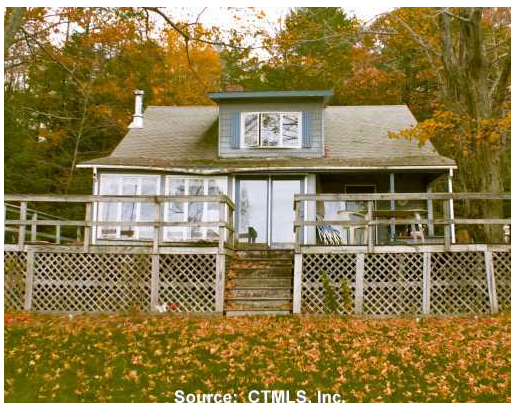

Exterior Front

Source: CTMLS, Inc.