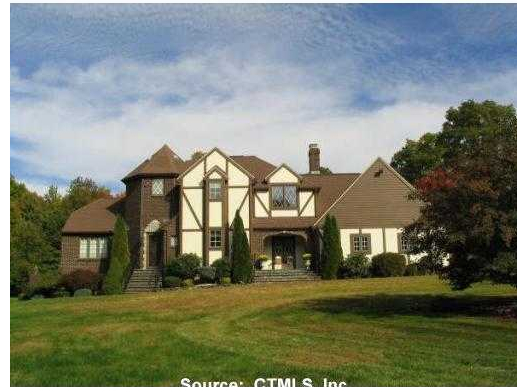

ML#: L132265

465 BASSETT RD

LP\$: 545,000

Aerial View

Source: CTMLS, Inc.

Exterior Front

Source: CTMLS, Inc.

Yard/Garden