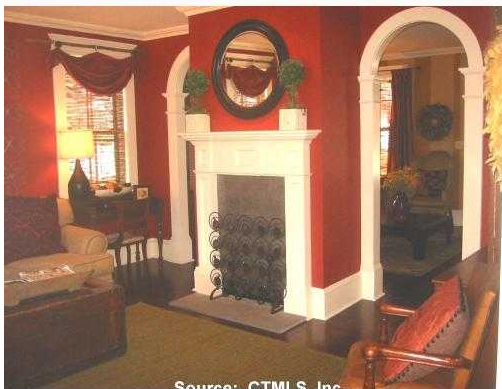

Source: CTMLS, Inc.

Exterior Front